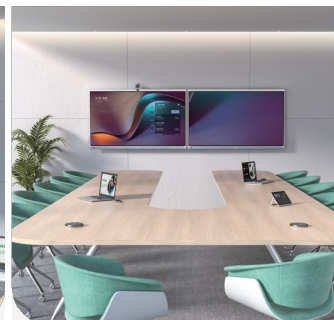

Conference Room