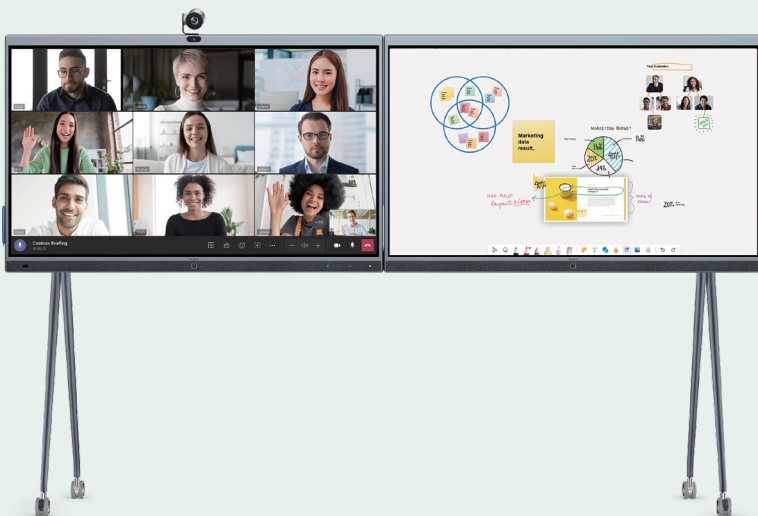

Smart Collaboration Whiteboard

— keep everyone connected and collaborative

4K visual presentation and easy menu navigation

Smart 4-level input digital ink recognition

Fingers navigating

Pen tip writing

Tail end erasing

Sharing Kit
Wired and wireless

Touch Console

Fit to All Rooms

— make everywhere
a collaborative workplace

Expansion Microphone
Wired and wireless

Movable Floor Stand

Dual Screen Solution

RoomPanel

RoomSensor

65" and 86"

Dark and Light Color

MeetingBoard Specifications

Display

- 65-inch D-LED touch screen
- Ultra HD 4K (3840 x 2160 screen resolution)
- Anti-glare and anti-finger print coating
- Contrast ratio 1200:1(typ.)
- Viewing angle 178°(H) / 178°(V)
- Ratio 16:9
- Refreshing Frequency 60Hz
- Touch Points 20 points
- Location Accuracy ±1mm(over 90% Area)
- Contact Height < 2mm