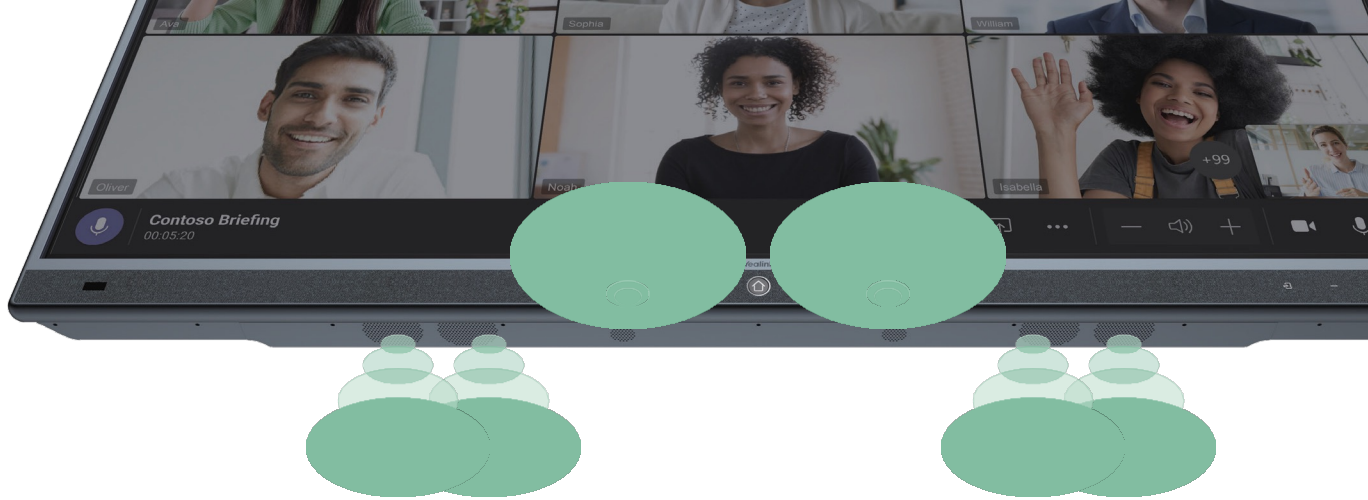

Premium 8m Full-Duplex Audio Experience

—as if everyone were sitting across from one another

4+2 Stereo Speakers

Supports Stereo Audio

High Fidelity Sound Quality

Wide Range of Sound Coverage

Industry Acoustic Fabric Design

Dedicated AI Audio DSP

8m Full-Duplex Audio

Built-in 16 Beamforming Microphone Arrays

AI-enhanced Noise Cancellation

Reverberation Suppression

Wireless Extended Mics for Larger Spaces