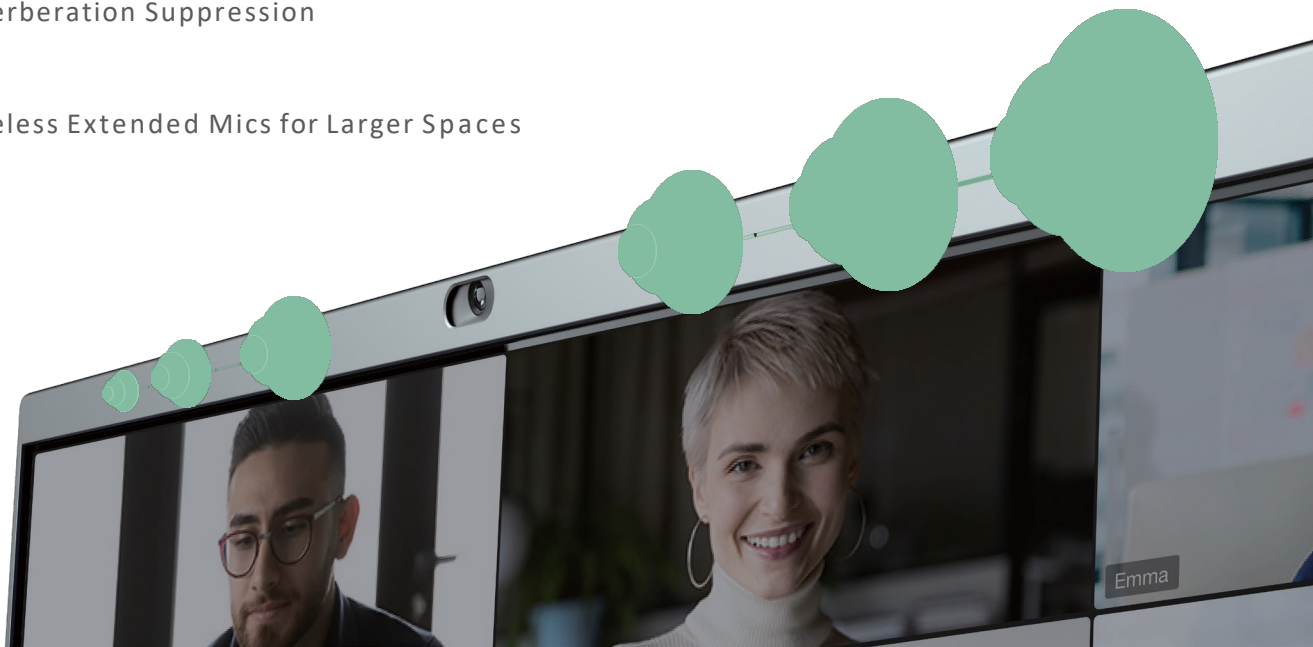

Smart Gallery*

*Feature supported by Zoom

Premium 8m Full-Duplex Audio Experience

—as if everyone were sitting across from one another

4+2 Stereo Speakers

Supports Stereo Audio

High Fidelity Sound Quality

Wide Range of Sound Coverage

Smart Collaboration Whiteboard

— keep everyone connected and collaborative

4K visual presentation and easy menu navigation

Smart 4-level input digital ink recognition

Fingers navigating

Pen tip writing

Tail end erasing